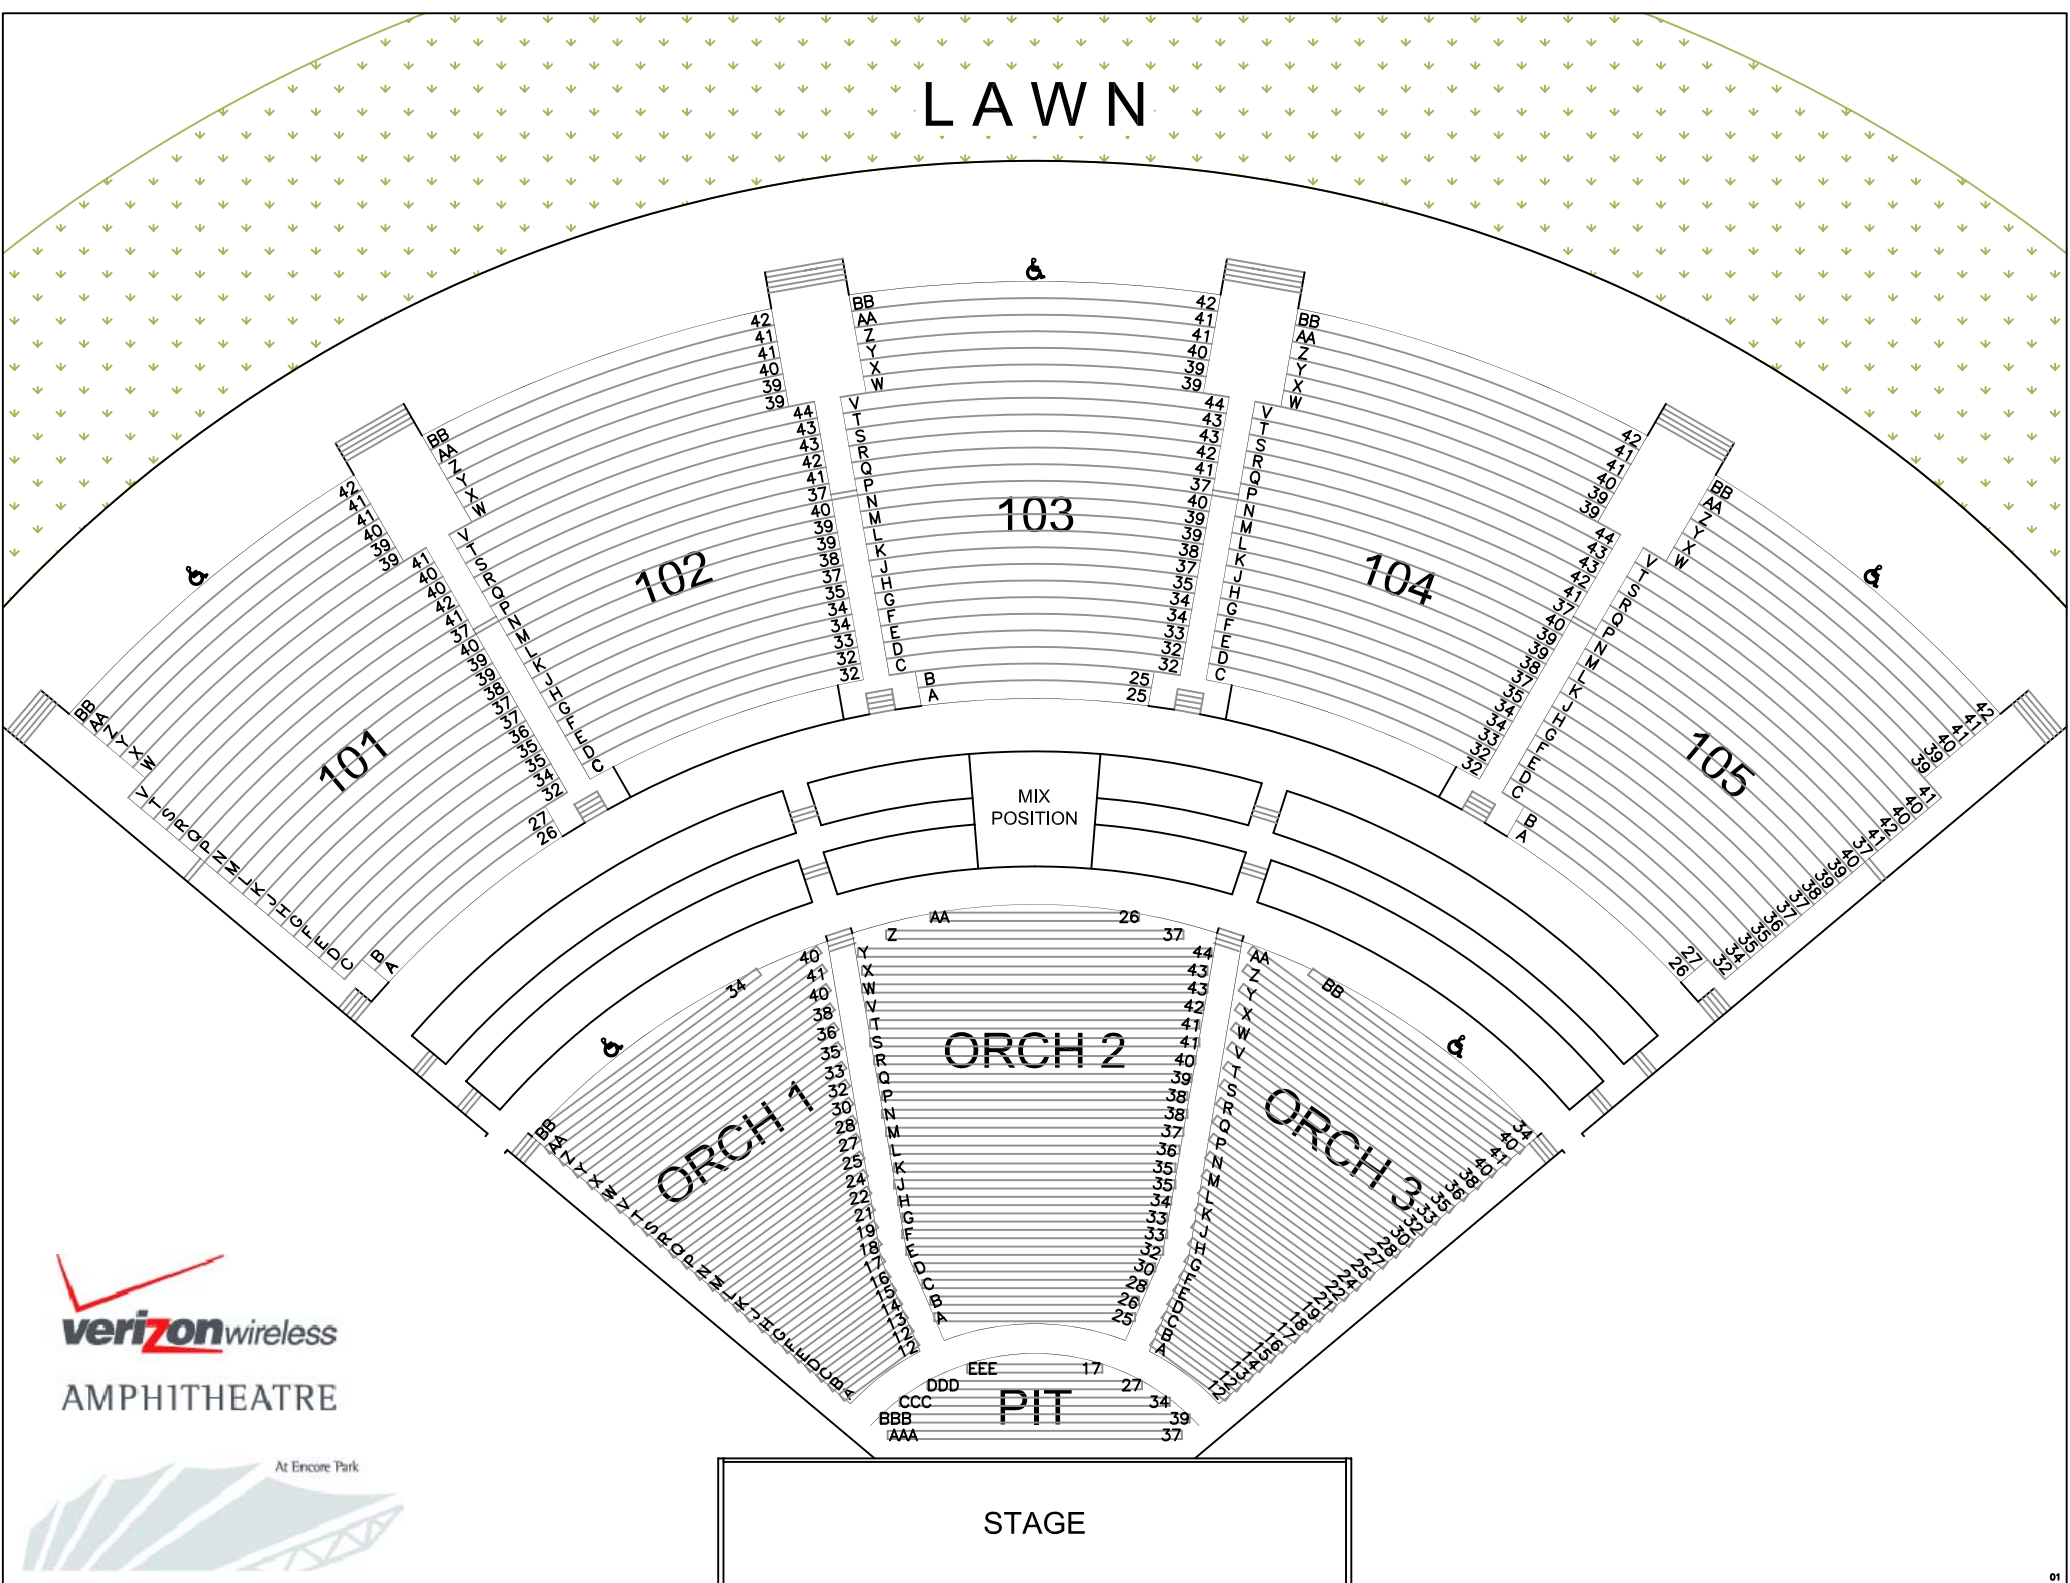

LAWN

AMPHITHEATRE

At Encore Park

STAGE